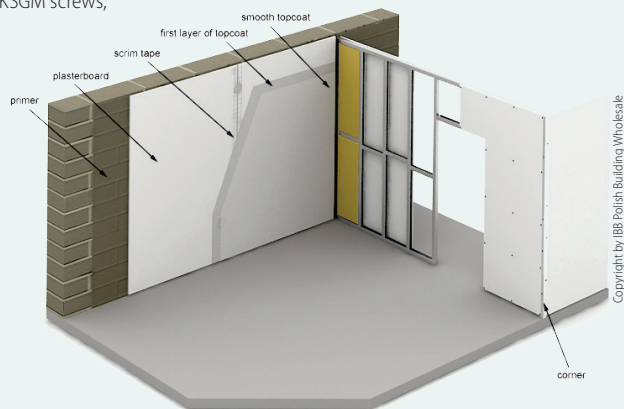

Rates per sqm plasterboard wall includes:

- fitting U channel to floor and ceiling or existing joists;
- fitting C studs and joining with U channel;
- fitting plasterboards to profiles with KSGM screws;
- fitting aluminium corners;
- self-adhesive joint tape, gypsum based plastering;
- finishing, sanding;
- priming and painting white
  - first coat, checking and repairing some areas;
- finishing painting

Copyright by IBB Polish Building Wholesale

Usage for 1sqm partition wall with single layer of plasterboard both sides

No	Material	dimensions	Price* excl.VAT pack [GBP]	norm for 1m2 ceiling	Price per unit [GBP]	Price excl. VAT 1sqm	Price incl. VAT 1sqm
1	Acoustic tape under U channel	Roll 50mm/30m	£ 10.67	0.84m	0.36 £/m	£ 0.30	£ 0.36
2	U channel	U-50/4.0m	£ 3.50	0.84m	0.88 £/m	£ 0.74	£ 0.89
3	Hammer screws SM 6*40mm	Box=200pcs	£ 5.33	1.5pcs	0.03 £/pcs	£ 0.05	£ 0.06
4	C studs	C-50/2.60m	£ 3.00	2.08m	1.15 £/m	£ 2.39	£ 2.87
5	Self-drilling screws TEX 3.5x9.5mm	Box=1000pcs	£ 8.25	13 pcs	0.008 £/sqm	L 0.10	L 0.12
6	Plasterboards – standard, for waterproof or fire resistant ones different price applies	12.5*2400*1200mm	£ 6.08	2.06sqm	2.11 £/sqm	£ 4.35	£ 5.22
7	Screws KSGM 3.5x25mm	Box=1000pcs	£ 7.42	32 pcs	0.007 £/pcs	£ 0.22	£ 0.27
8	Self-adhesive joint tape	Roll 90mb	£ 5.18	1.75 m	0.06 £/m	£ 0.11	£ 0.13
9	Finishing filler Megaron Super-Finisz	Bag 20kg	£ 12.08	0.25kg	0.60 £/kg	£ 0.15	£ 0.18
10	Primer Sniezka	10l bucket	£ 21.25	0.20 ltr	2.13 £/ltr	£ 0.43	£ 0.52
11	Acrylic paint Sniezka Eco	10l bucket	£ 17.92	0.24 ltr	1.79 £/ltr	£ 0.43	£ 0.52
12	Additional materials - from above 1.5%					£ 0.14	£ 0.09
Total						£ 9.55	£ 11.46

Labour – drylining partition stud wall with plasterboards and finishing

No	Discription	Labour per sqm	Rate excl.VAT [GBP]	Rate [GBP] per 1sqm excl.VAT	Rate [GBP] per 1sqm incl.VAT
1	Fitting suspended ceiling, plasterboards and finishing	1.79 lh/sqm	£14.00	£ 25.06	£ 30.07