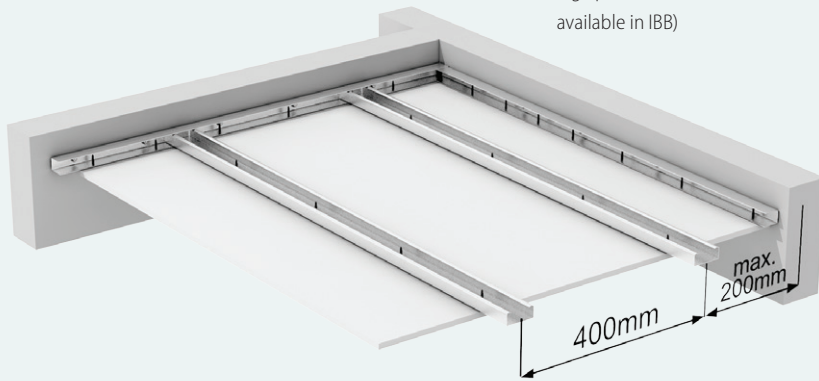

- less costs and more effective than traditional plastering
- metal dry wall is more effective than based on timber battens, specially suspended ceilings
- dry lining allow easily create curves walls and arch ceilings
- there is no necessary to plaster the whole wall only joints between plasterboard sheets
- there is not so messy job like plastering

Please see below typical estimation for dry lining ceiling and partition wall:

**Rates per 1 sqm suspended ceiling includes:**

- fitting ceiling truck UD-28/4m around walls
- fitting ceiling main channel CD-60/4m
- CD60 connector – for joining CD-60 where necessary
- CD cross connectors – not included - necessary with double layer of plasterboards
- ES-60/75mm – brackets for CD main channels, if ceiling will be suspend more than 12cm it will be necessary different eg WSO brackets and PM wire
- alternatively use adjusting brackets WSO with wire PM 12,5cm,25cm,50cm, 75cm, 100cm or 150cm the strongest suspended system dedicated for suspending up to 3m or more is based on nonius hangers (also available in IBB)