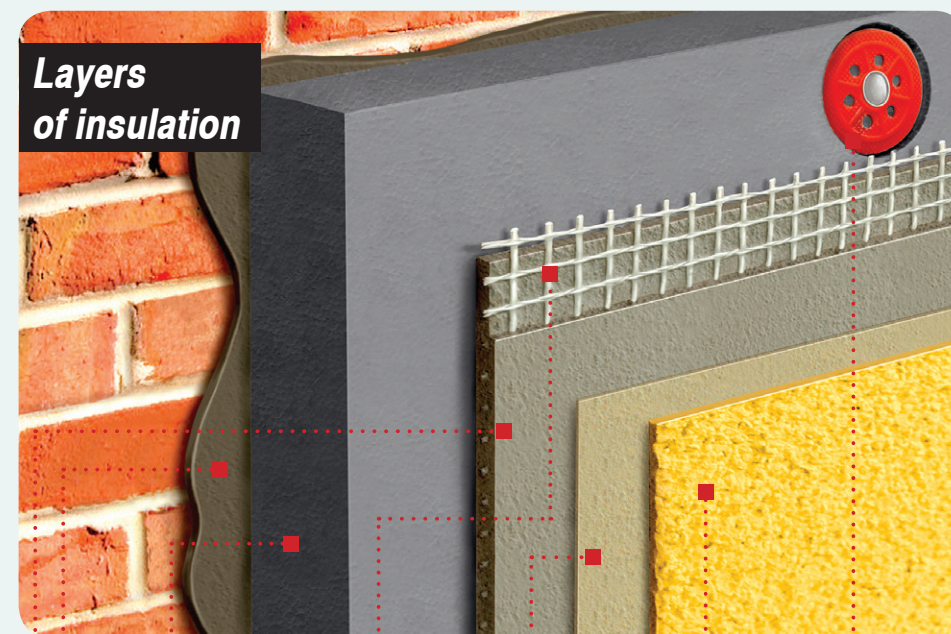

* materials available at above Retail Prices at IBB Polish Building Wholesale Ltd, London – before discounts

Expenditure of labour for making 1sqm elevation like above

No	Discription	Labour per sqm	Rate excl.VAT [GBP]	Rate [GBP] per 1sqm excl.VAT	Rate [GBP] per 1sqm incl.VAT
1	Priming bottom surface and surface of adhesive	0.066 labour/m²*	£ 14,-	£ 0.924	£ 1.11
2	Fixing starting edge metal strip	0.237 l/m	£ 14,-	-	-
3	Fixing polystyrene panels	1.329 l/m²*	£ 14,-	£ 18.61	£ 22.33
4	Fixing corners with mesh	0.220 l/m	£ 14,-	-	-
5	Coating mesh with adhesive	0.611 l/m²*	£ 14,-	£ 8.55	£ 10.26
6	Rendering	0.493 l/m²*	£ 14,-	£ 6.90	£ 8.28
Total		2.606 l/m²*		£ 34.98	£ 41.97