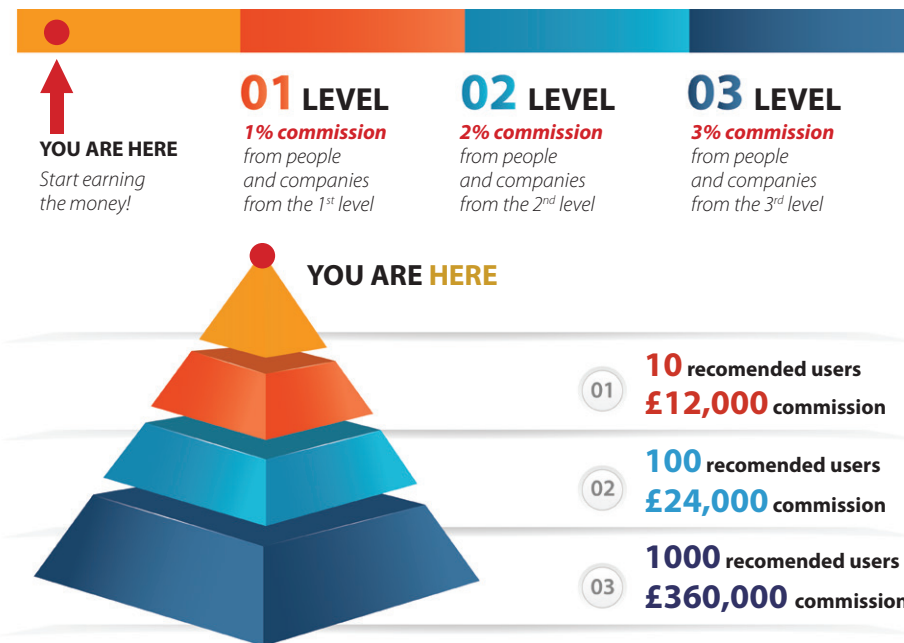

Possibility of brilliant earnings rises because the program allows the commission to be collected from three levels of people or companies according to numerous-level marketing. The group, from which purchases you can earn the income is 1110 maximum (people and companies), i.e. 10 on the first level, 100 on the second level and finally 1000 on the third level (see pyramid). **Do not afraid this (as other financial pyramids) – in our program we are only one who pay!**

To calculate the commission amount the following rules apply:

- 1% - from people and companies from the 1st level
- 2% - from people and companies from the 2nd level
- 3% - from people and companies from the 3rd level

The table below shows you the possibility to earn superb money assuming that whole group (full 3 levels) has been build up. In conclusion, the first condition needs your full commitment as you will need to find the 3 levels of buyers, the second condition is that every each registered on-line IBB or IBBestimator App user will do the shopping for minimum £1000 per month. Purchase for £1000 per month can be the average order even for small builders.

It goes without saying, that building the group with less number of people and companies but who buy more and buy higher value products gives you an excellent income worth commitment.

Created by us on-line accounting system and evidence of every each transaction on the server make that summary of each client’s purchases (who will give us his login while purchasing) are linked to precise people/companies in specified groups.

The on-line mechanisms allow every one IBBestimator App user in real time 24/7 to monitor his own profit, profits of whole his group and the amount of his commission due.

This program could be in addition an amusing game!

Can we afford to miss the chance to make an extra money in the difficult time these days? We can't explain everything in this short article. Everyone who is interested in this program can feel most invited to an information meeting and IBBestimator training we organise regularly in IBB Park Royal branch. We have limited visitors space each training.

Diagrams - showing potential commission of IBBestimator App user

Earning levels	Max quantity of commitment people/companies	Sample of yearly purchase value (£)*	Commission (£)
1% – commission from yearly purchases from people/companies from the 1st level	10	120,000	1,200
2% – commission from yearly purchases from people/companies from the 2nd level	100	1,200,000	24,000
3% – commission from yearly purchases from people/companies from the 3rd level	1000	12,000,000	360,000
Your TOTAL annually earnings can reach ...			£385,200*

* Quotation is based assuming that each buyer will purchase for 1,000 net per month. Even build up group and commission will be smaller – still the money are earned “when you sleep”.

To book your IBBestimator training:
call 020 8965 7972
email: sales@ibb.pl

Welcome IBB Team