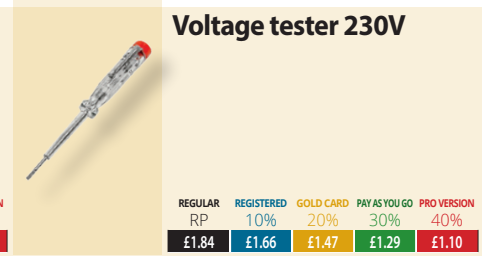

Voltage tester 230V

REGULAR	REGISTERED	GOLD CARD	PAY AS YOU GO	PRO VERSION
RP	10%	20%	30%	40%
£1.84	£1.66	£1.47	£1.29	£1.10