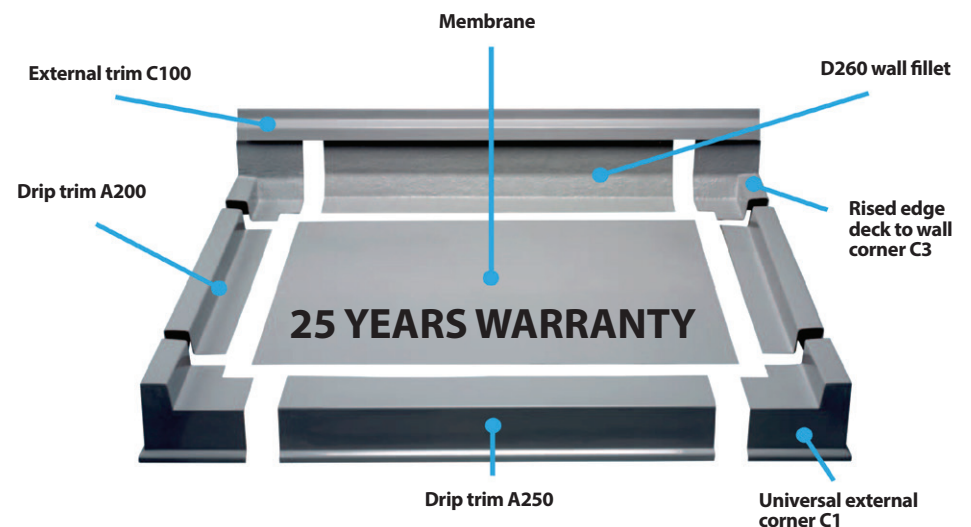

REGULAR	REGISTERED	GOLD CARD	PAY AS YOU GO	PRO VERSION
RP	10%	20%	30%	40%	
P2 - 100mm	£5.65	£5.09	£4.52	£3.96	£3.39
P3 - 150mm	£6.05	£5.45	£4.84	£4.24	£3.63
P4 - 225mm	£9.87	£8.88	£7.90	£6.91	£5.92

C1 internal corner

	REGULAR	REGISTERED	GOLD CARD	PAY AS YOU GO	PRO VERSION
RP	10%	20%	30%	40%	
REGULAR	£12.83	£11.55	£10.26	£8.98	£7.70

C4 flashing corner internal/external

	REGULAR	REGISTERED	GOLD CARD	PAY AS YOU GO	PRO VERSION
RP	10%	20%	30%	40%	
REGULAR	£12.83	£11.55	£10.26	£8.98	£7.70

External deck to wall corner

	REGULAR	REGISTERED	GOLD CARD	PAY AS YOU GO	PRO VERSION
C3	£12.83	£11.55	£10.26	£8.98	£7.70

Fillet flashing corner

	REGULAR	REGISTERED	GOLD CARD	PAY AS YOU GO	PRO VERSION
C3	£8.75	£7.88	£7.00	£6.13	£5.25

Drip trim

Width A: 110mm Depth B: 160mm
Supplied in 2.5m lengths

	REGULAR	REGISTERED	GOLD CARD	PAY AS YOU GO	PRO VERSION
A200	£15.58	£14.02	£12.46	£10.91	£9.35

Drip trim

190x3000mm

	REGULAR	REGISTERED	GOLD CARD	PAY AS YOU GO	PRO VERSION
A260	£15.58	£14.02	£12.46	£10.91	£9.35

Wall fillet

	REGULAR	REGISTERED	GOLD CARD	PAY AS YOU GO	PRO VERSION
D260	£15.58	£14.02	£12.46	£10.91	£9.35

External trim

	REGULAR	REGISTERED	GOLD CARD	PAY AS YOU GO	PRO VERSION
C100	£15.58	£14.02	£12.46	£10.91	£9.35

Raised edge trim B260

	REGULAR	REGISTERED	GOLD CARD	PAY AS YOU GO	PRO VERSION
B260	£15.58	£14.02	£12.46	£10.91	£9.35

Universal external or internal corner

	REGULAR	REGISTERED	GOLD CARD	PAY AS YOU GO	PRO VERSION
C1	£12.83	£11.55	£10.26	£8.98	£7.70