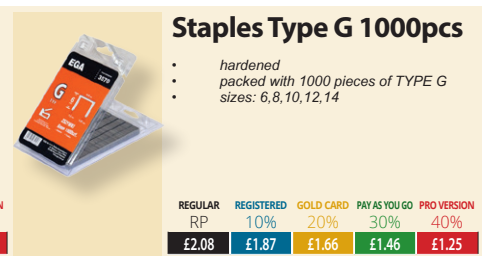

### Staples Type G 1000pcs

- hardened
- packed with 1000 pieces of TYPE G
- sizes: 6,8,10,12,14

REGULAR	REGISTERED	GOLD CARD	PAY AS YOU GO	PRO VERSION
RP	10%	20%	30%	40%
£2.08	£1.87	£1.66	£1.46	£1.25