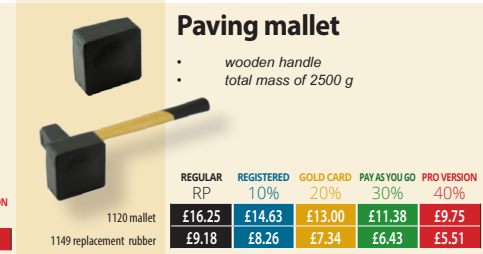

Paving mallet

- wooden handle
- total mass of 2500 g

REGULAR	REGISTERED	GOLD CARD	PAY AS YOU GO	PRO VERSION
RP	10%	20%	30%	40%
£16.25	£14.63	£13.00	£11.38	£9.75
1120 mallet				
1149 replacement rubber				
£9.18	£8.26	£7.34	£6.43	£5.51

Rubber mallet FIBER 1460

- shaft - fiberglass, plastic coated
- 65 mm

REGULAR	REGISTERED	GOLD CARD	PAY AS YOU GO	PRO VERSION
RP	10%	20%	30%	40%
£4.08	£3.67	£3.26	£2.86	£2.45